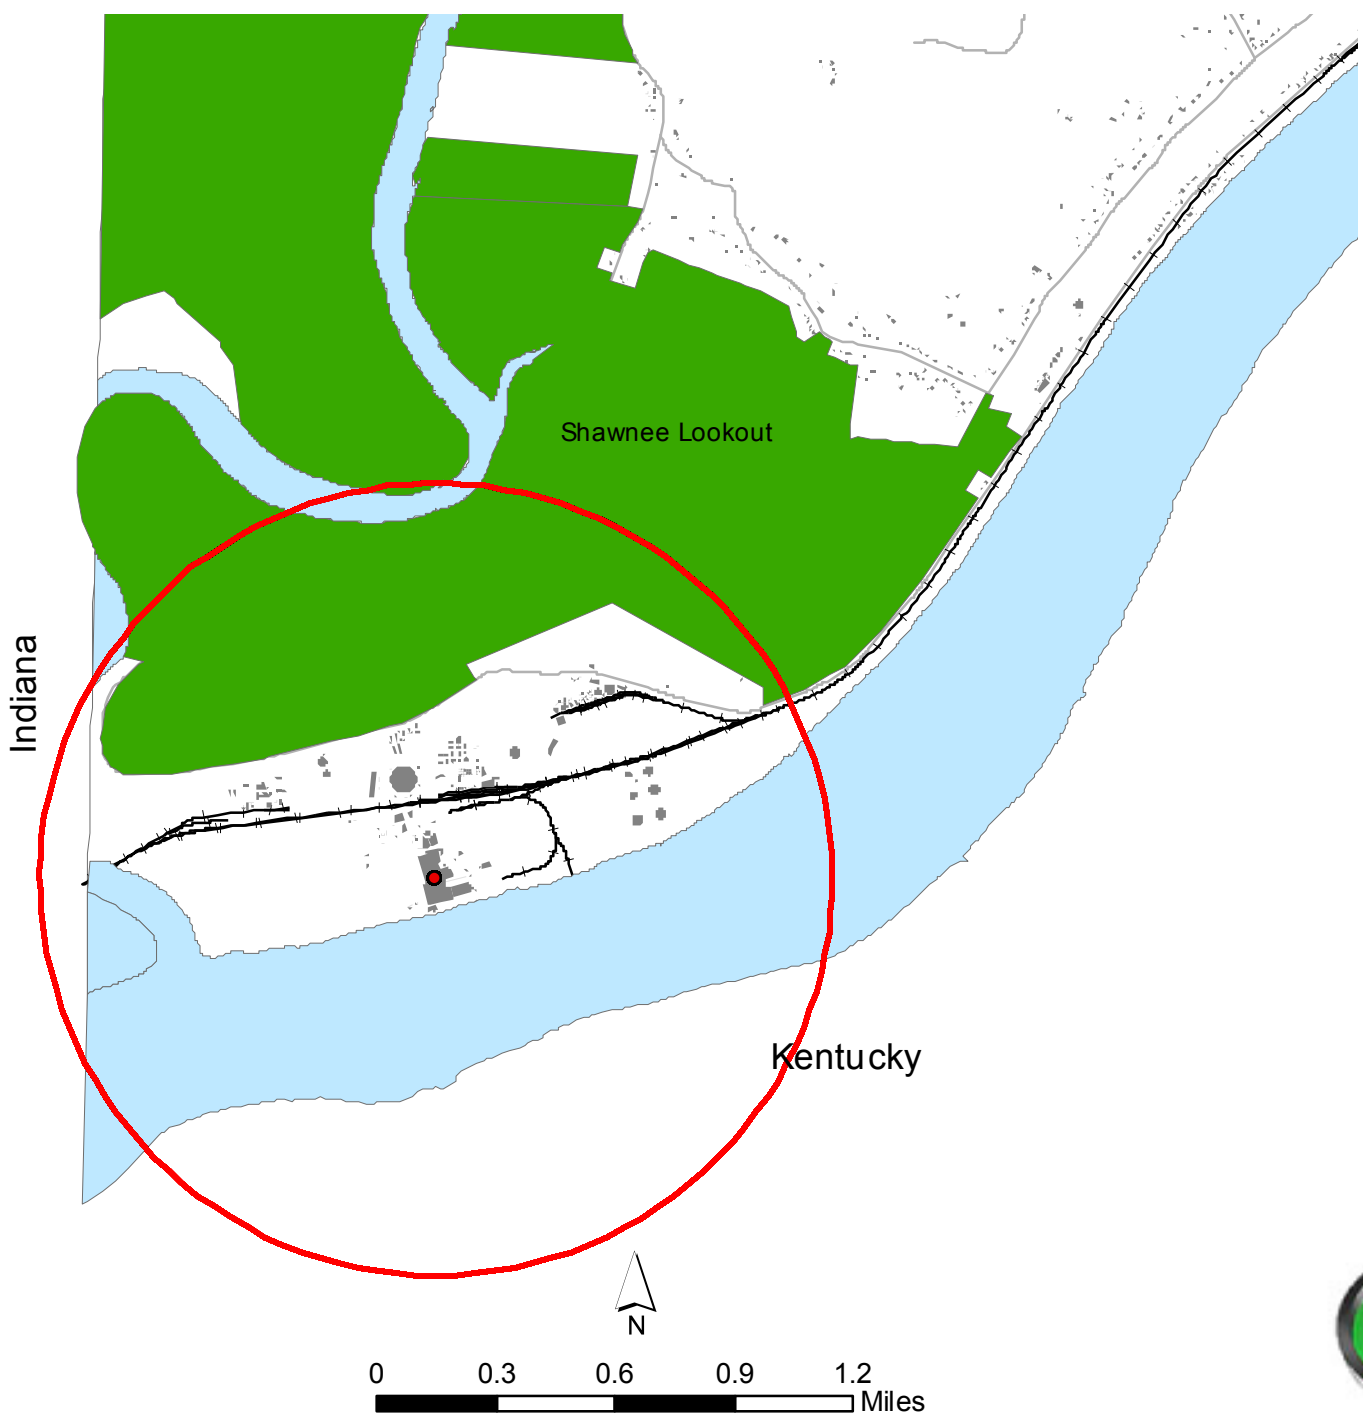

# Cinergy Miami Fort Facility Proximity to Schools and Parks

- Legend**
- Cinergy
  - School
  - 1 Mile Buffer
  - River
  - Park
  - Building
  - Railroad
  - Street

0 0.3 0.6 0.9 1.2 Miles

Source: Ohio EPA, CAGIS