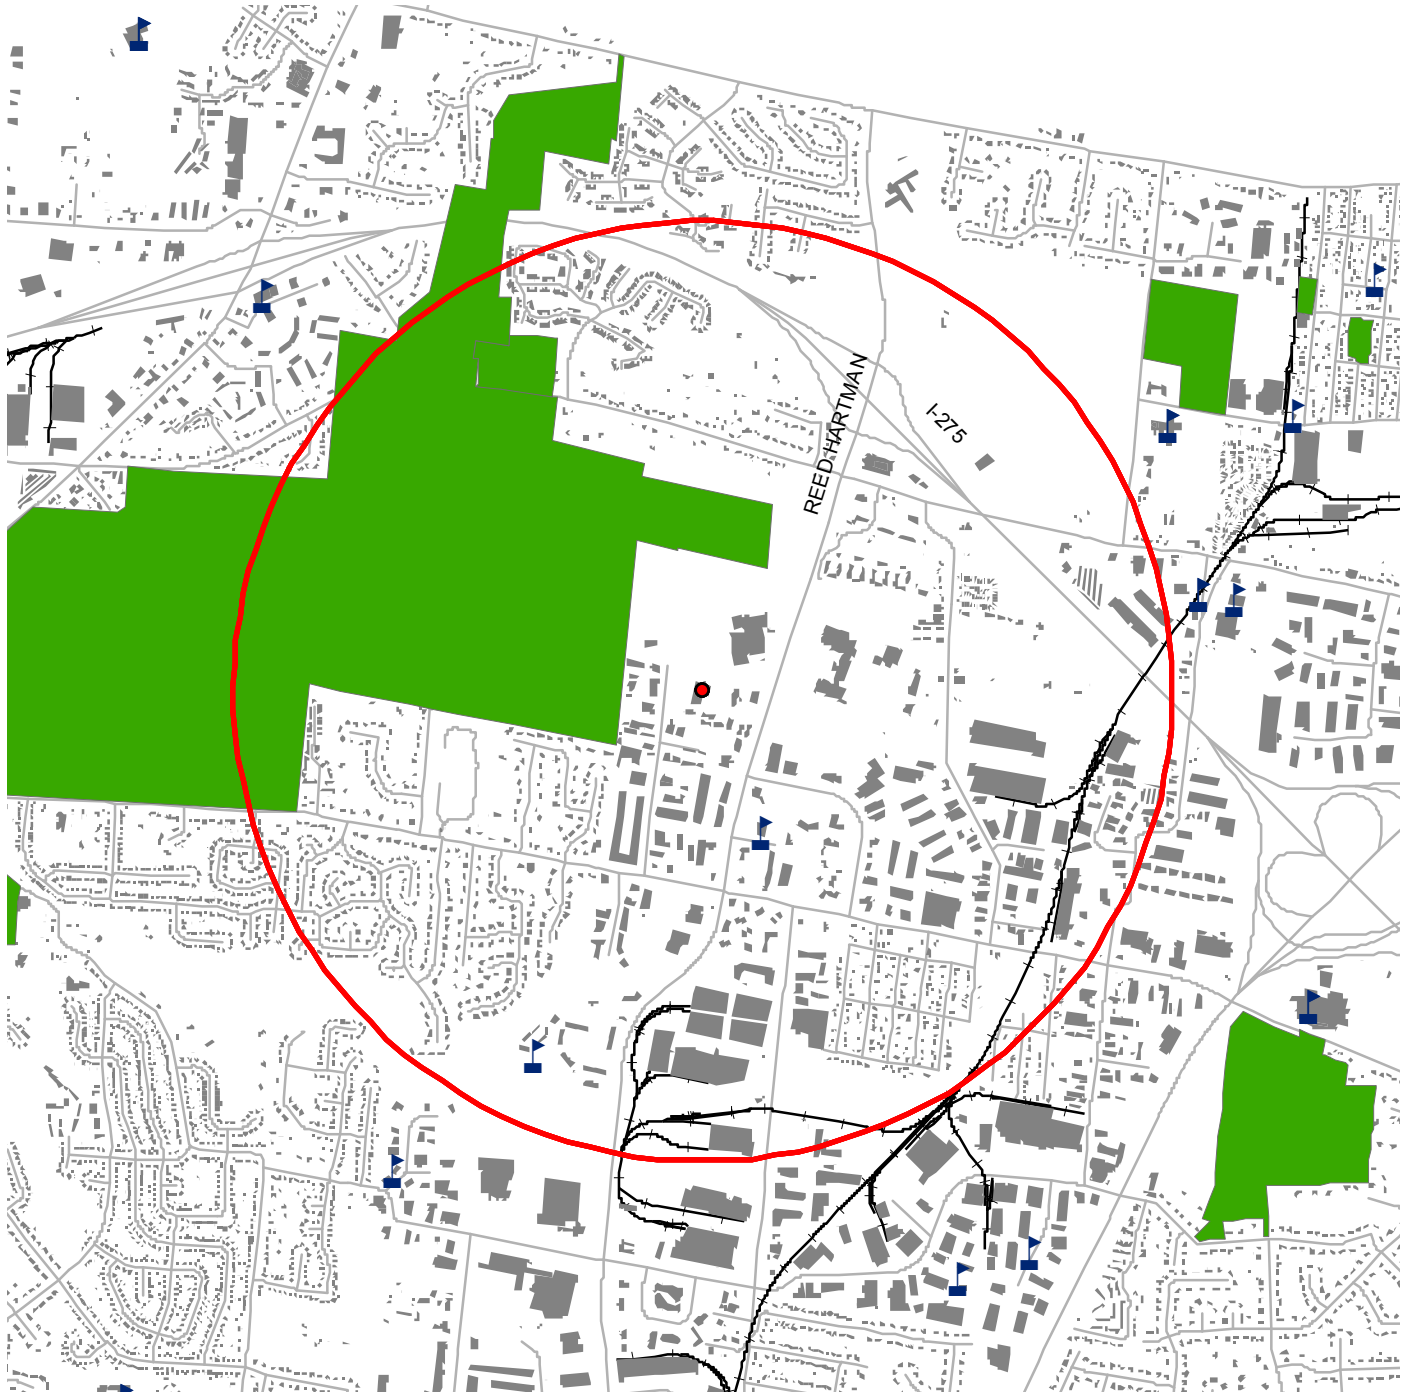

## Proximity to Schools and Parks

### Legend

- Da-Lite Screen Co
- 1 Mile Buffer
- ▲ School
- Park
- Building
- +— Railroad
- Street

Source: Ohio EPA, CAGIS